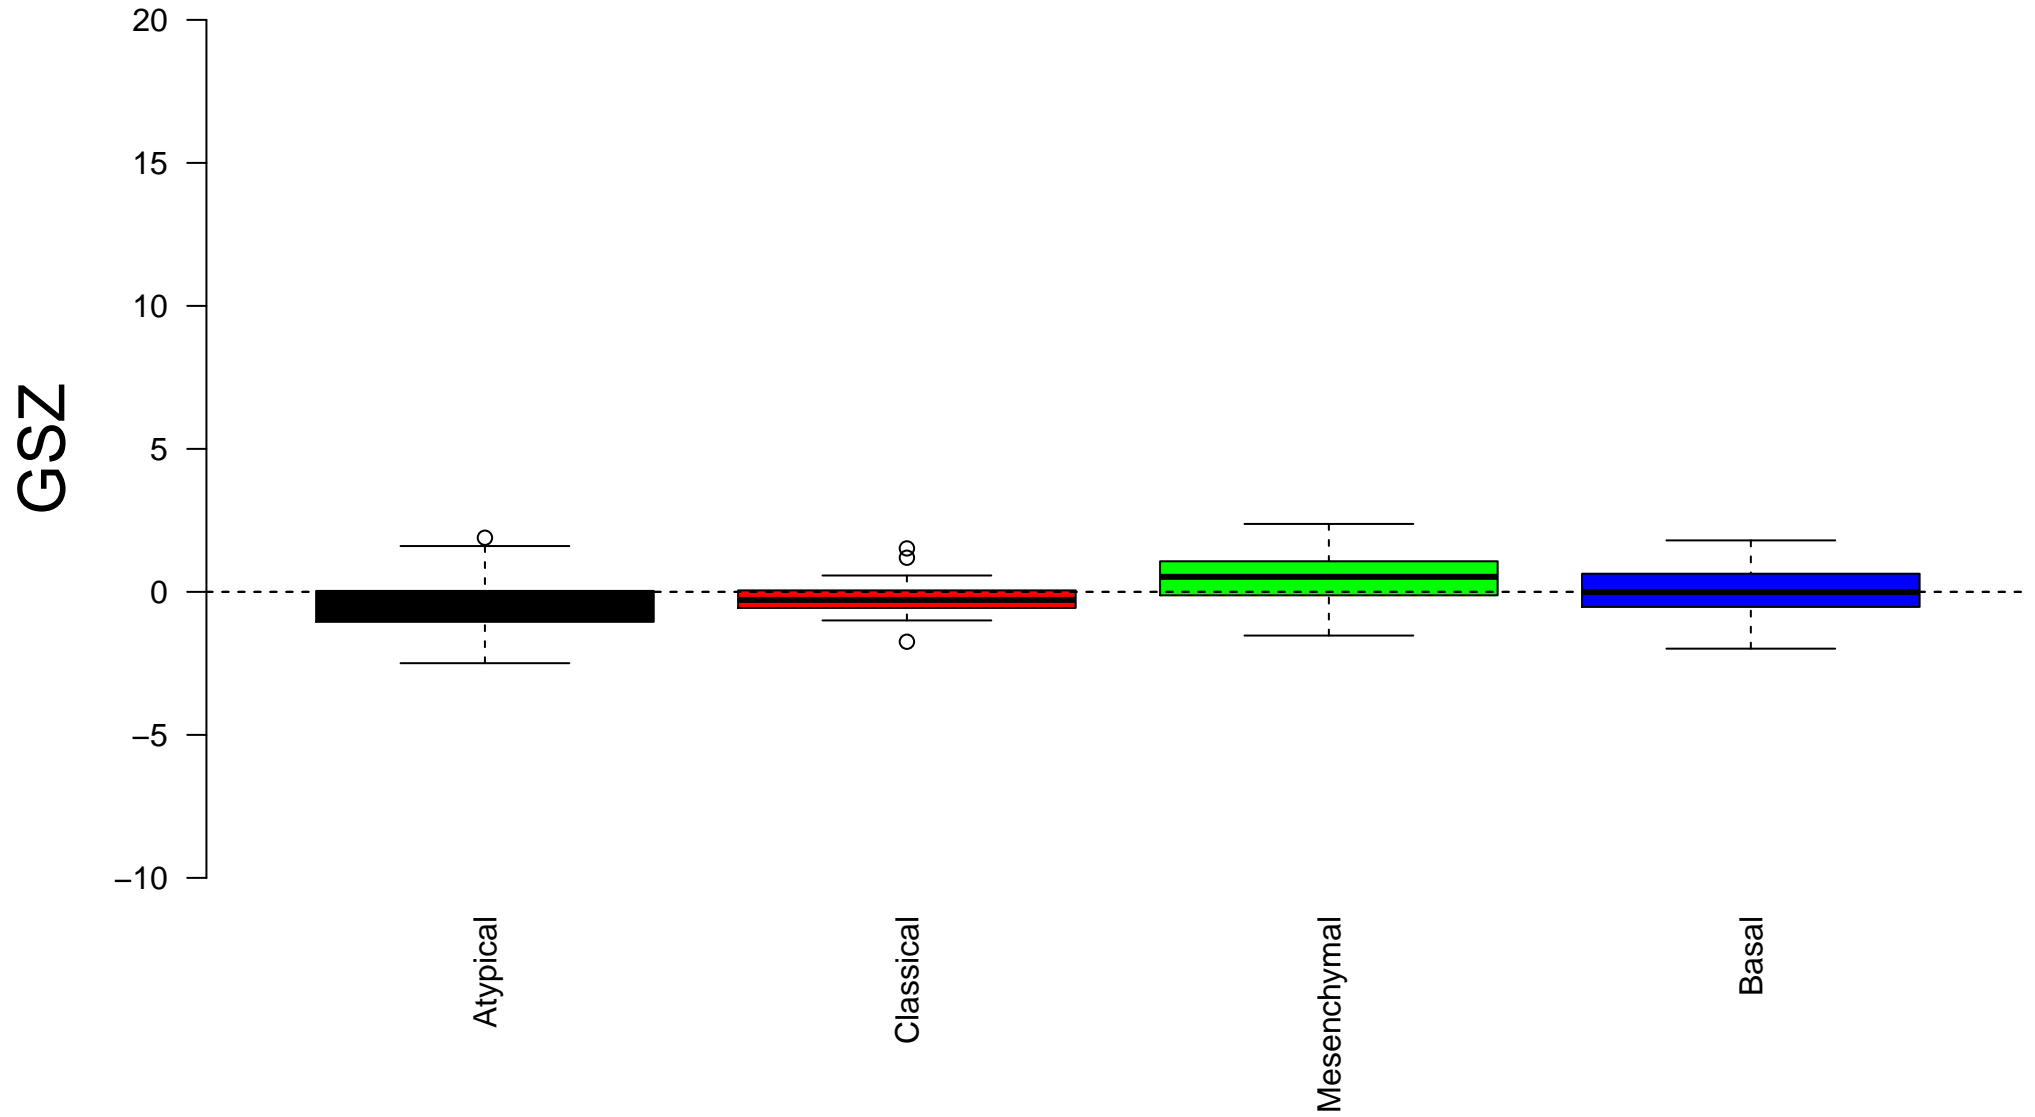

REACTOME_ADP_SIGNALLING_THROUGH_P2Y_PURINOCEPTOR_12

REACTOME_ADP_SIGNALLING_THROUGH_P2Y_PURINOCEPTOR_12

Enrichment in spots: REACTOME_ADP_SIGNALLING_THROUGH_P2Y_PURINOCEPTOR_12

Expression of REACTOME_ADP_SIGNALLING_THROUGH_P2Y_PURINOCEPTOR_12 in Spot A