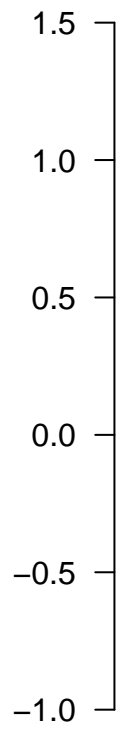

Expression of REACTOME_ADP_SIGNALLING_THROUGH_P2Y_PURINOCEPTOR_12 in Spot L

Δe